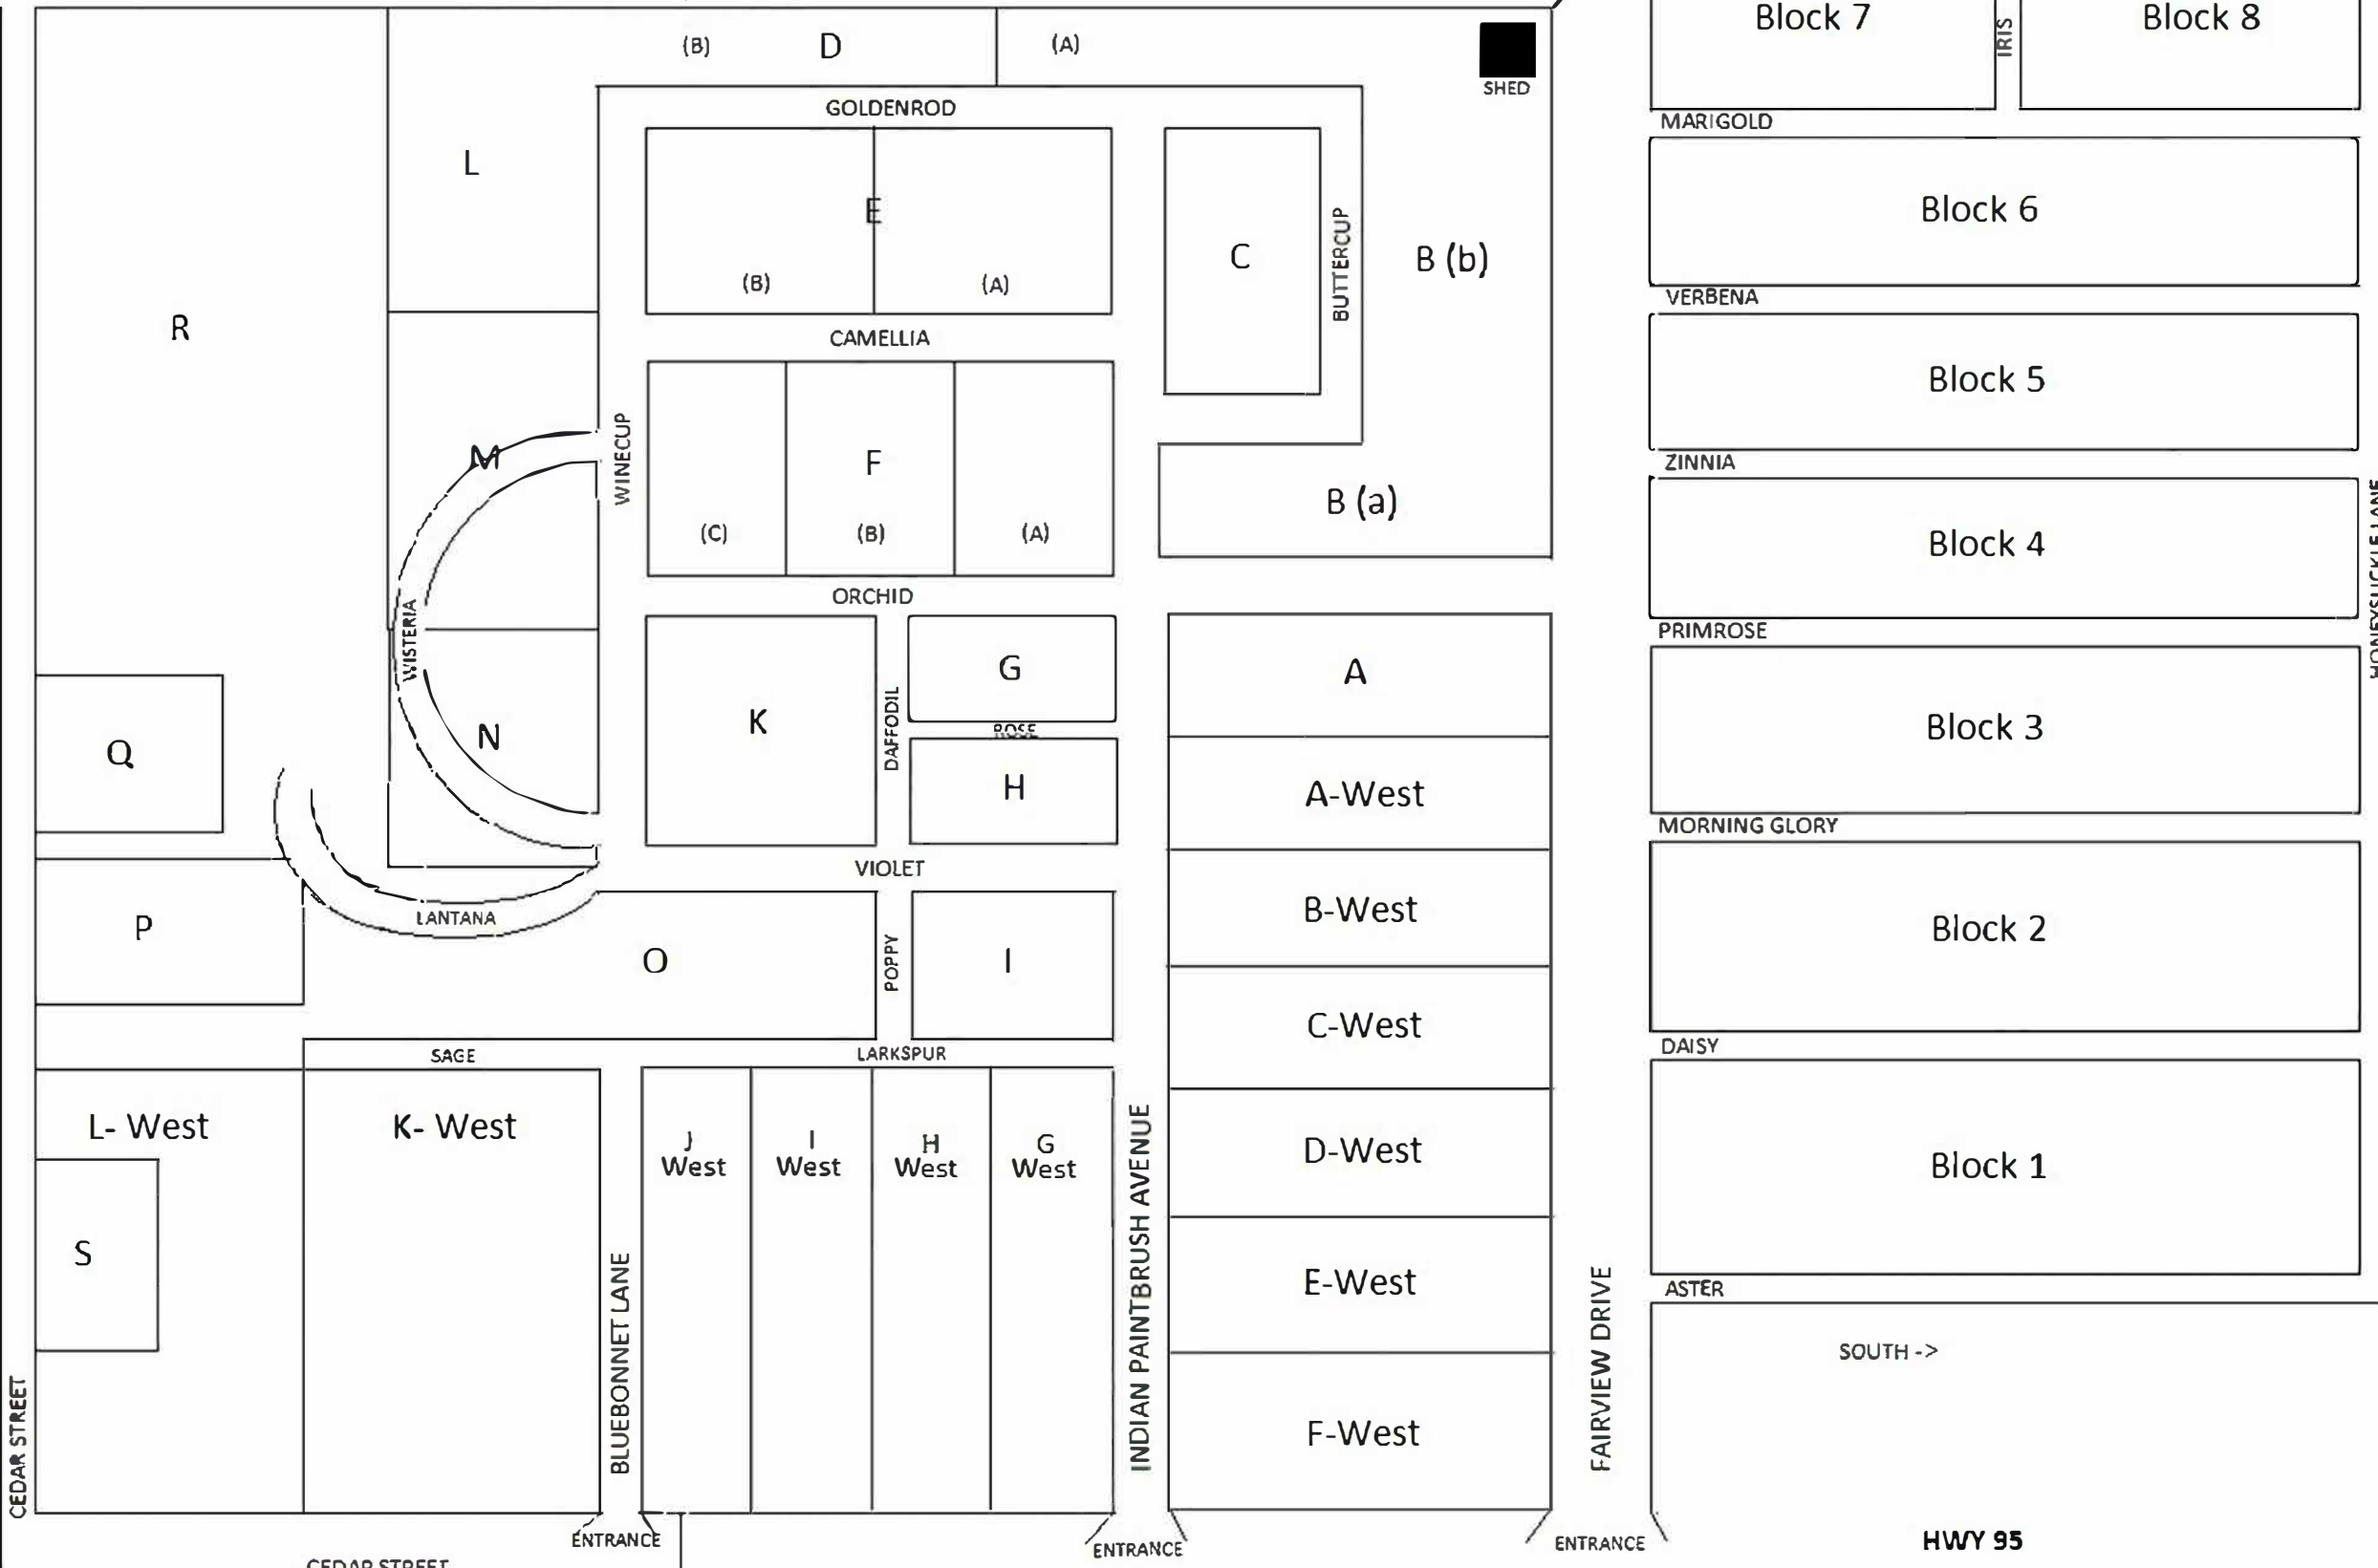

# FAIRVIEW CEMETERY

<- NORTH

BASTROP, TEXAS

HWY 95

SOUTH ->